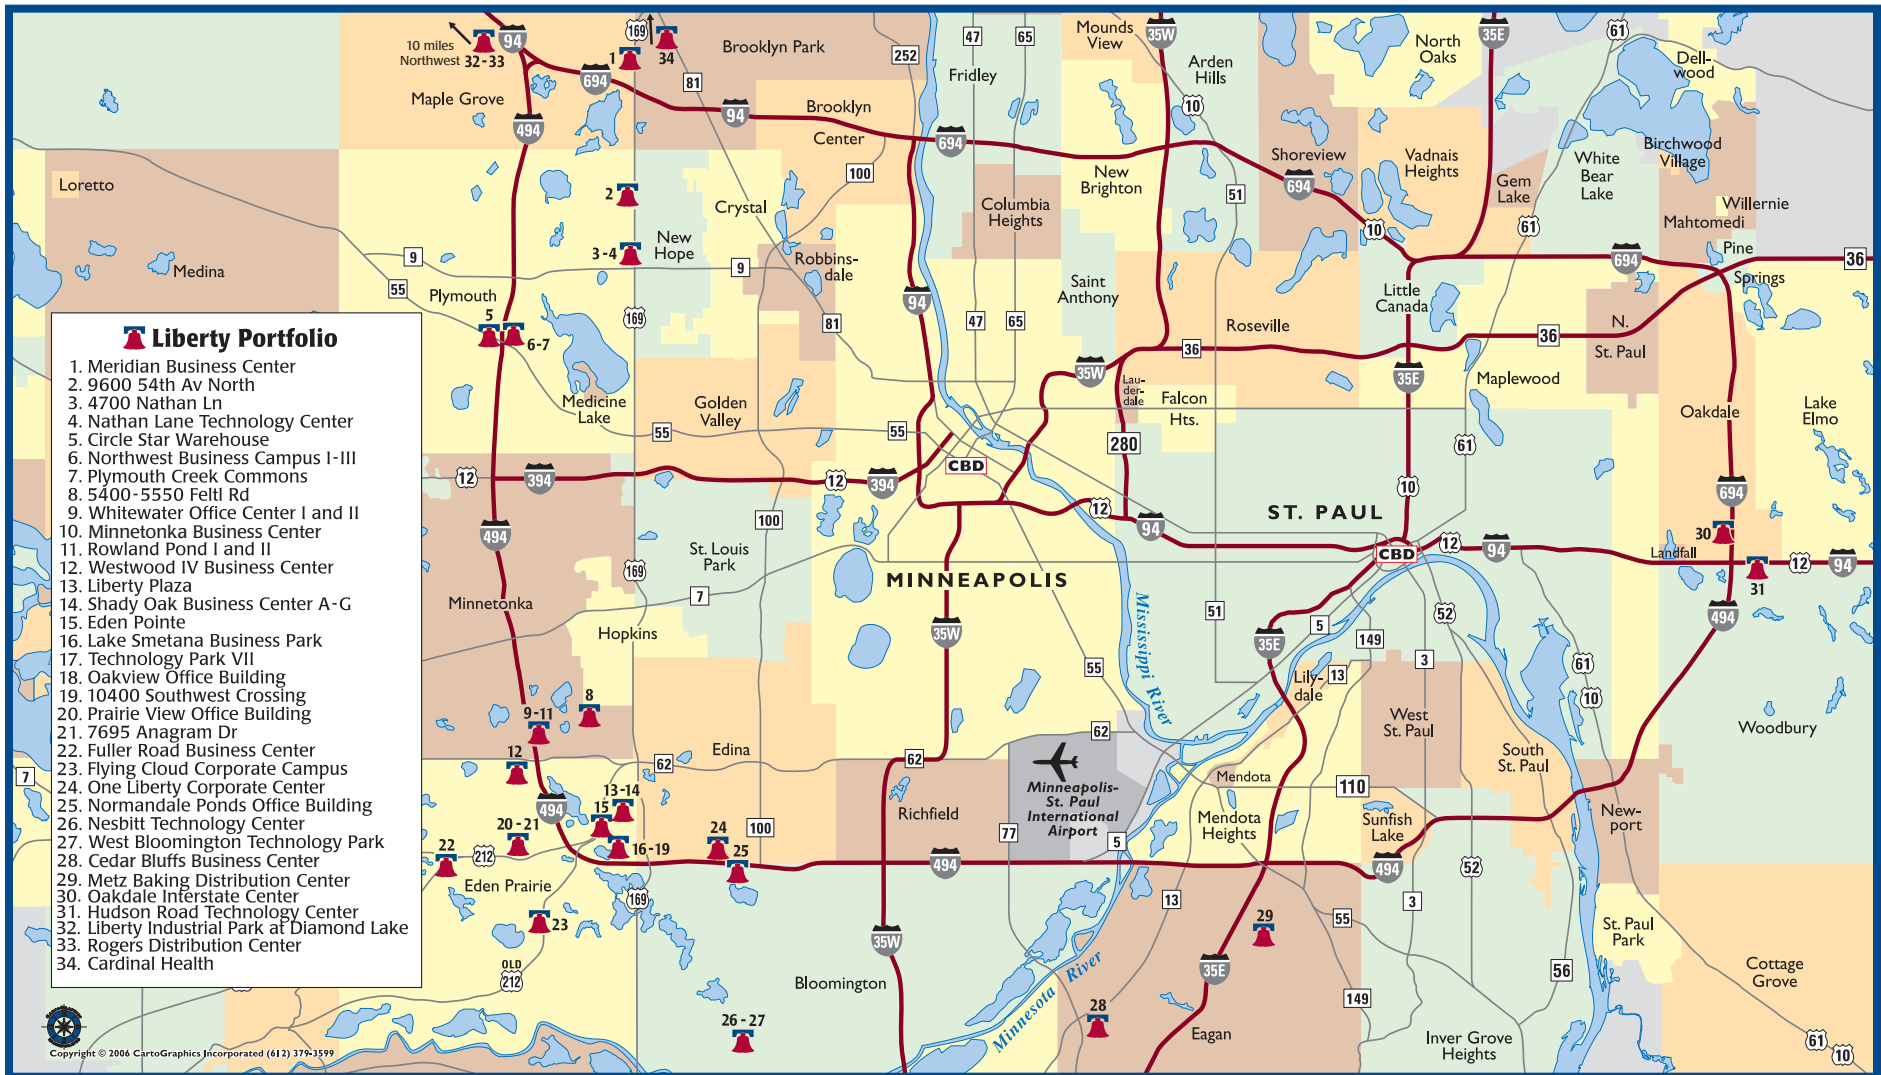

LIBERTY

PROPERTY TRUST

Twin Cities Portfolio

Liberty Property Trust United States, United Kingdom | NYSE: LRY
 10400 Viking Drive, Suite 130, Eden Prairie, MN 55344 | 952-947-1100 | www.libertyproperty.com