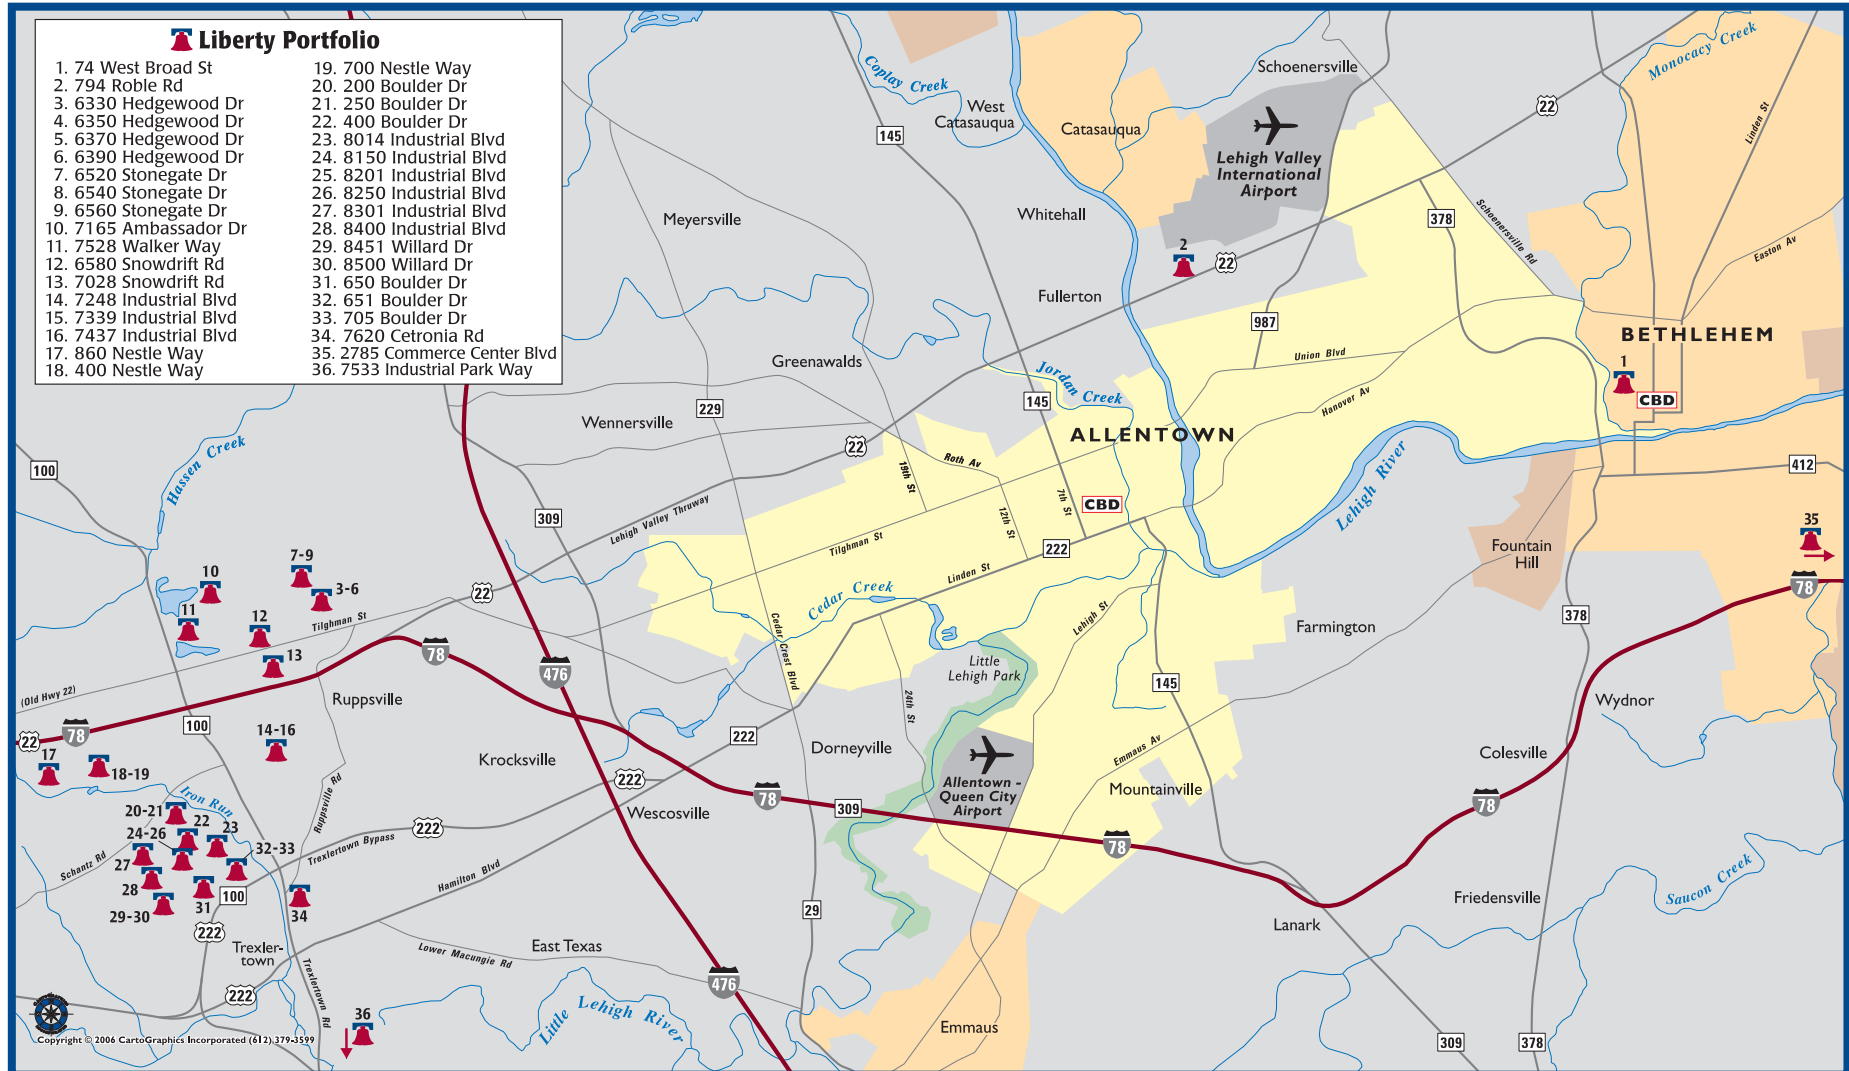

LIBERTY

PROPERTY TRUST

Lehigh Valley, Pennsylvania Portfolio

Liberty Property Trust United States, United Kingdom | NYSE: LRY

74 W. Broad Street, Suite 530, Bethlehem, PA 18108 | 610-867-9100 | www.libertyproperty.com